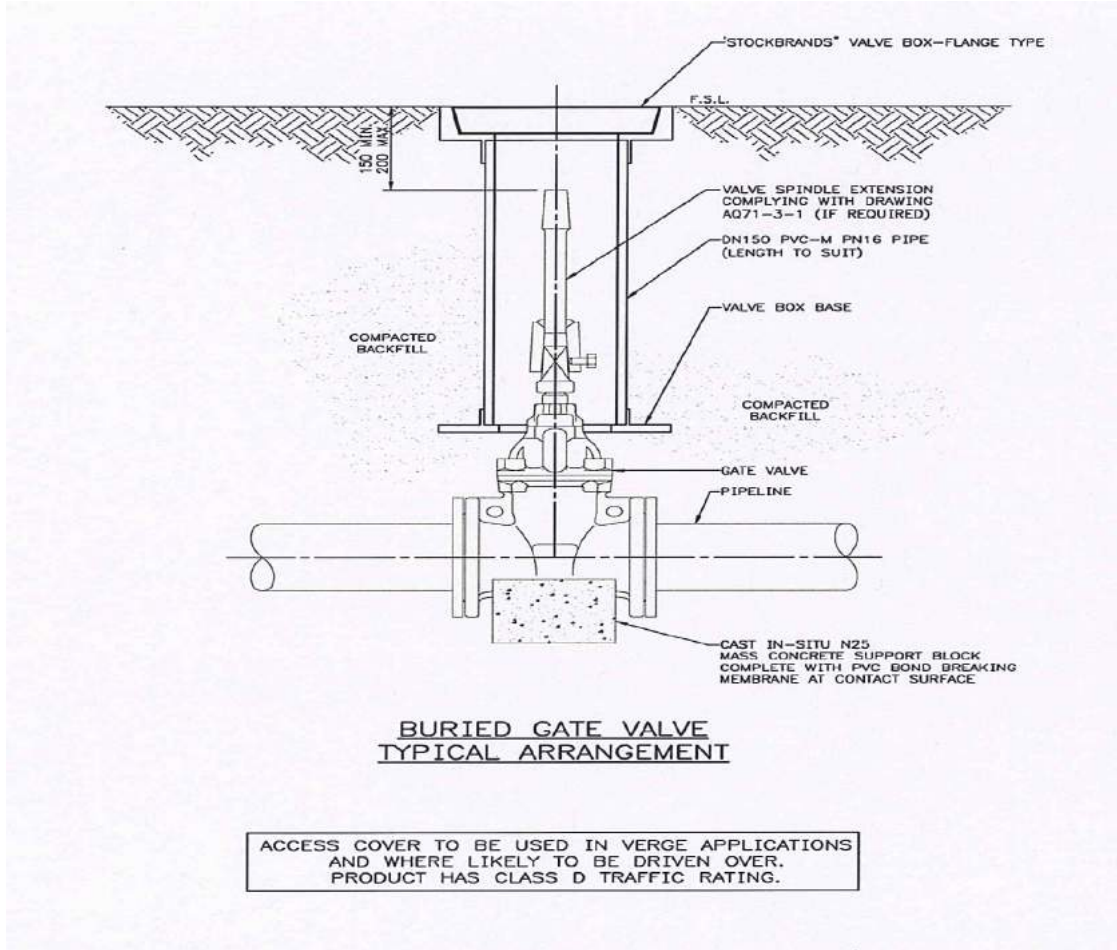

Valve Box Installation Instructions 1

TYPE 1 SURROUND ARRANGEMENT
N.T.S

TYPE 2 SURROUND ARRANGEMENT
N.T.S

BLANK END THRUST SUPPORT - DN100 & DN150

Valve Box Installation Instructions 2

FLUSHING POINT (FP)

Valve Box Installation Instructions 3

ALTERNATIVE INSTALL:
TIMBER THRUST SUPPORT
SCALE: DIAGRAMATIC