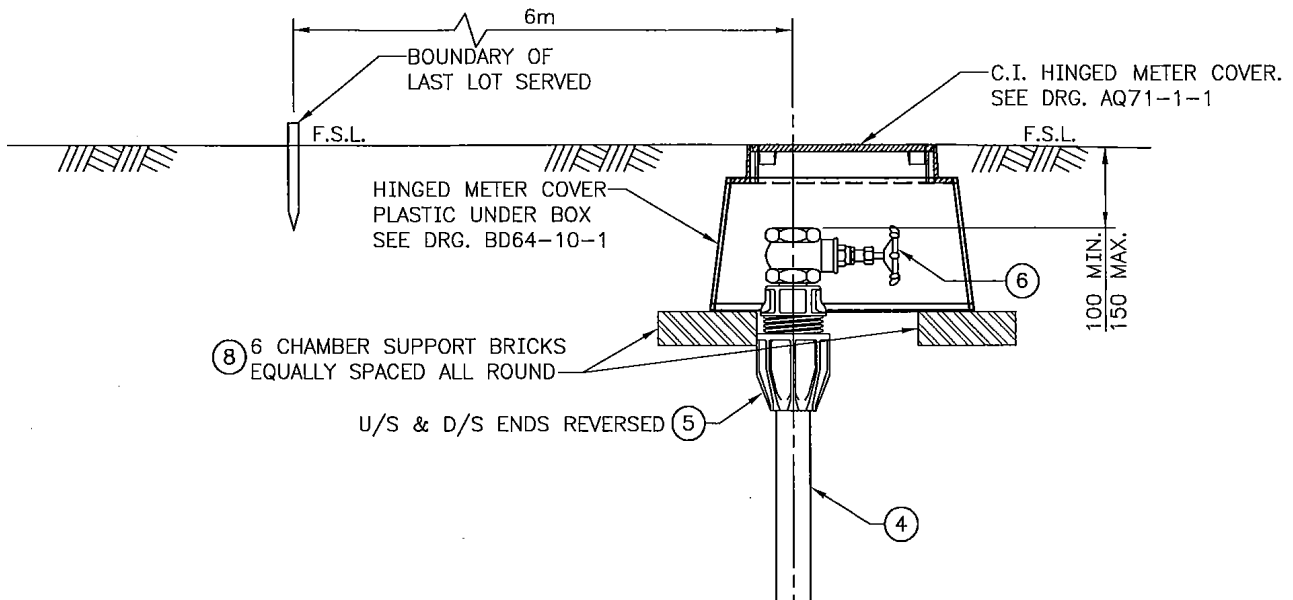

Valve Box Installation Instructions 1

TYPE 1 SURROUND ARRANGEMENT
N.T.S

TYPE 2 SURROUND ARRANGEMENT
N.T.S

BLANK END THRUST SUPPORT - DN100 & DN150

Valve Box Installation Instructions 2

FLUSHING POINT (FP)

Valve Box Installation Instructions 3

ALTERNATIVE INSTALL:
TIMBER THRUST SUPPORT
SCALE: DIAGRAMATIC