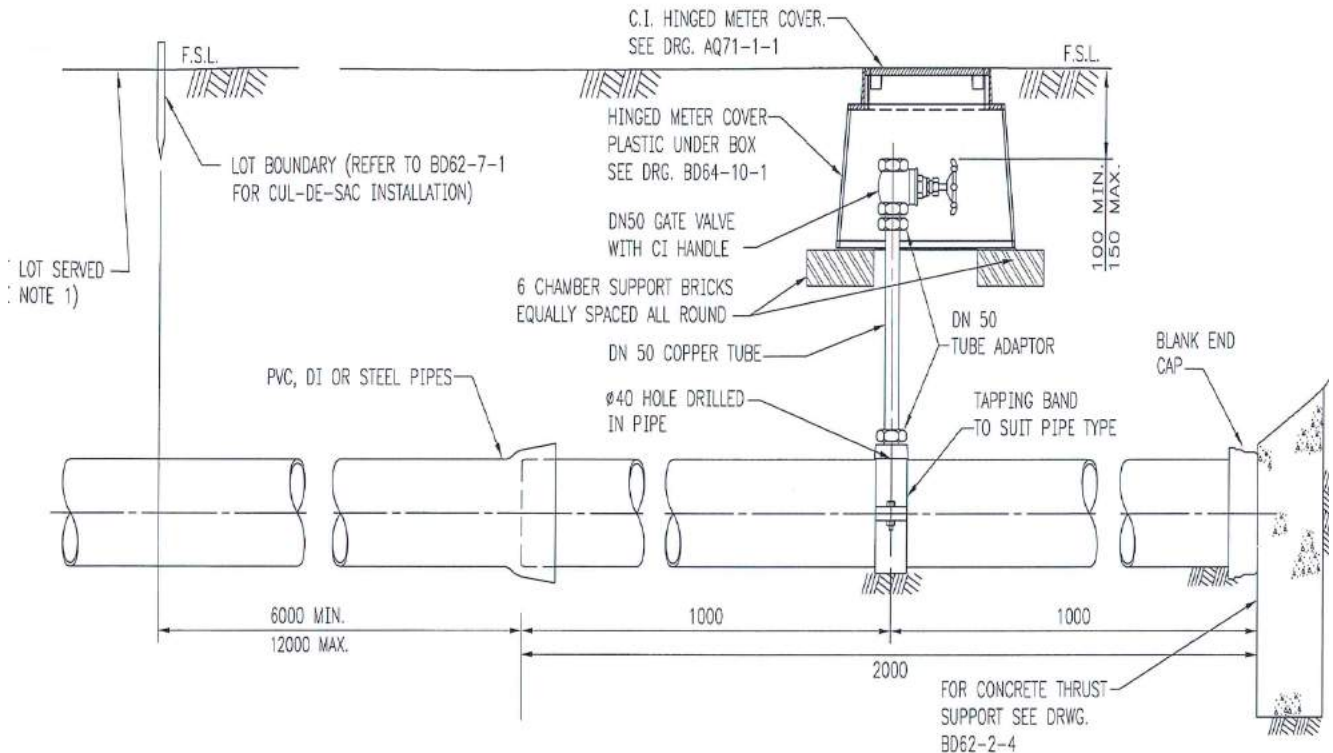

Valve Box Installation Instructions 1

TYPE 1 SURROUND ARRANGEMENT
N.T.S

TYPE 2 SURROUND ARRANGEMENT
N.T.S

BLANK END THRUST SUPPORT - DN100 & DN150

Valve Box Installation Instructions 2

FLUSHING POINT (FP)

Valve Box Installation Instructions 3

ALTERNATIVE INSTALL:
TIMBER THRUST SUPPORT
SCALE: DIAGRAMATIC