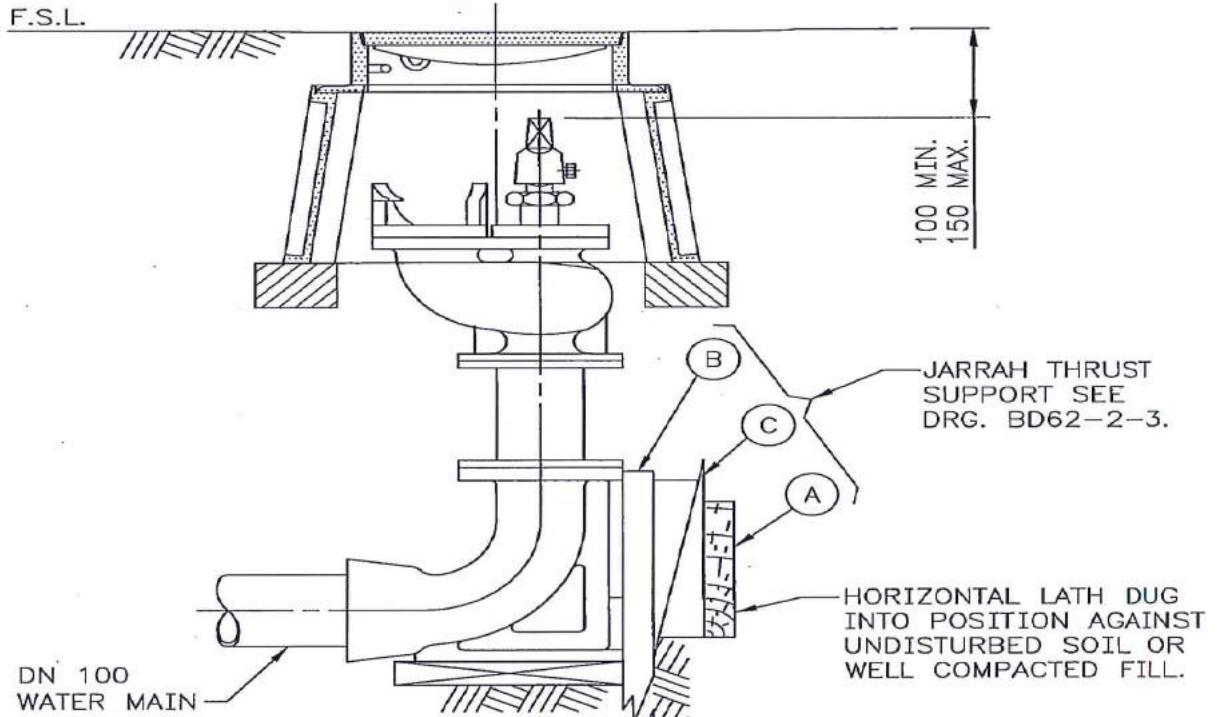

Valve Box Installation Instructions 1

TYPE 1 SURROUND ARRANGEMENT
N.T.S

TYPE 2 SURROUND ARRANGEMENT
N.T.S

BLANK END THRUST SUPPORT - DN100 & DN150

Valve Box Installation Instructions 2

FLUSHING POINT (FP)

Valve Box Installation Instructions 3

ALTERNATIVE INSTALL:
TIMBER THRUST SUPPORT
SCALE: DIAGRAMATIC