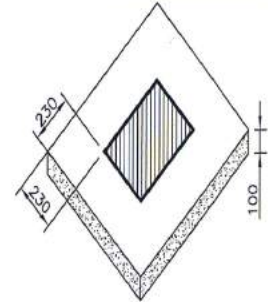

Valve Box Installation Instructions 1

TYPE 1 SURROUND ARRANGEMENT
N.T.S

TYPE 2 SURROUND ARRANGEMENT
N.T.S

BLANK END THRUST SUPPORT - DN100 & DN150

Valve Box Installation Instructions 2

FLUSHING POINT (FP)

Valve Box Installation Instructions 3

ALTERNATIVE INSTALL:
TIMBER THRUST SUPPORT
SCALE: DIAGRAMATIC