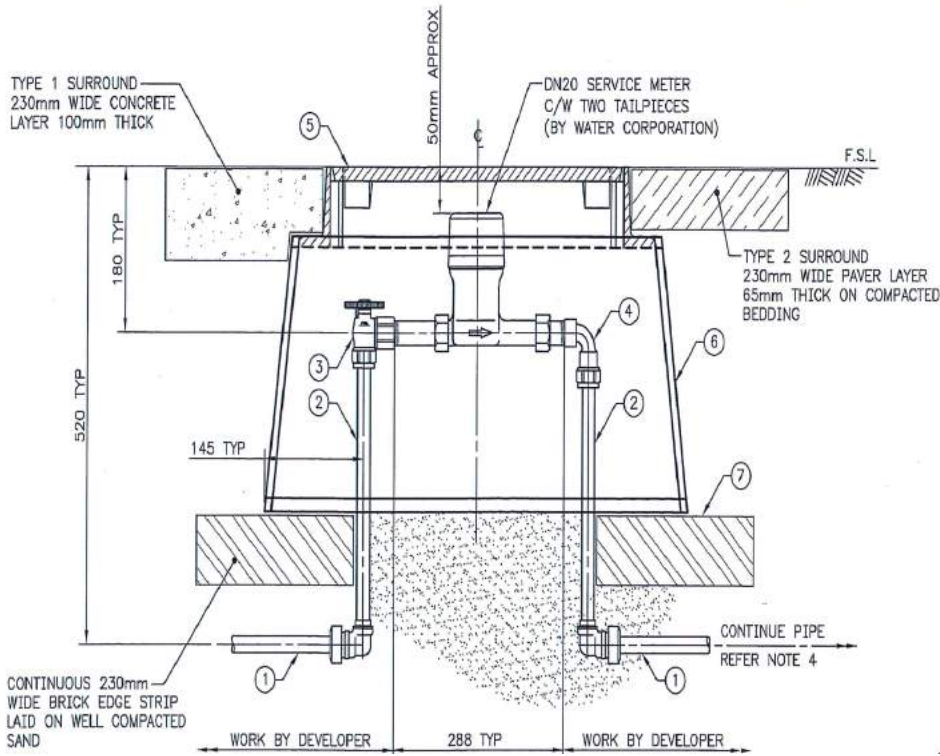

Valve Box Installation Instructions 1

TYPE 1 SURROUND ARRANGEMENT
N.T.S

TYPE 2 SURROUND ARRANGEMENT
N.T.S

BLANK END THRUST SUPPORT - DN100 & DN150

Valve Box Installation Instructions 2

FLUSHING POINT (FP)

Valve Box Installation Instructions 3

ALTERNATIVE INSTALL:
TIMBER THRUST SUPPORT
SCALE: DIAGRAMATIC