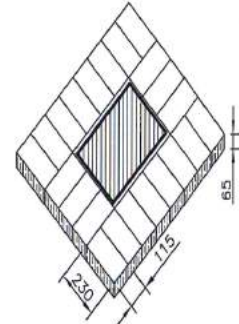

Valve Box Installation Instructions 1

TYPE 1 SURROUND ARRANGEMENT
N.T.S

TYPE 2 SURROUND ARRANGEMENT
N.T.S

BLANK END THRUST SUPPORT - DN100 & DN150

Valve Box Installation Instructions 2

FLUSHING POINT (FP)

Valve Box Installation Instructions 3

ALTERNATIVE INSTALL:
TIMBER THRUST SUPPORT
SCALE: DIAGRAMATIC